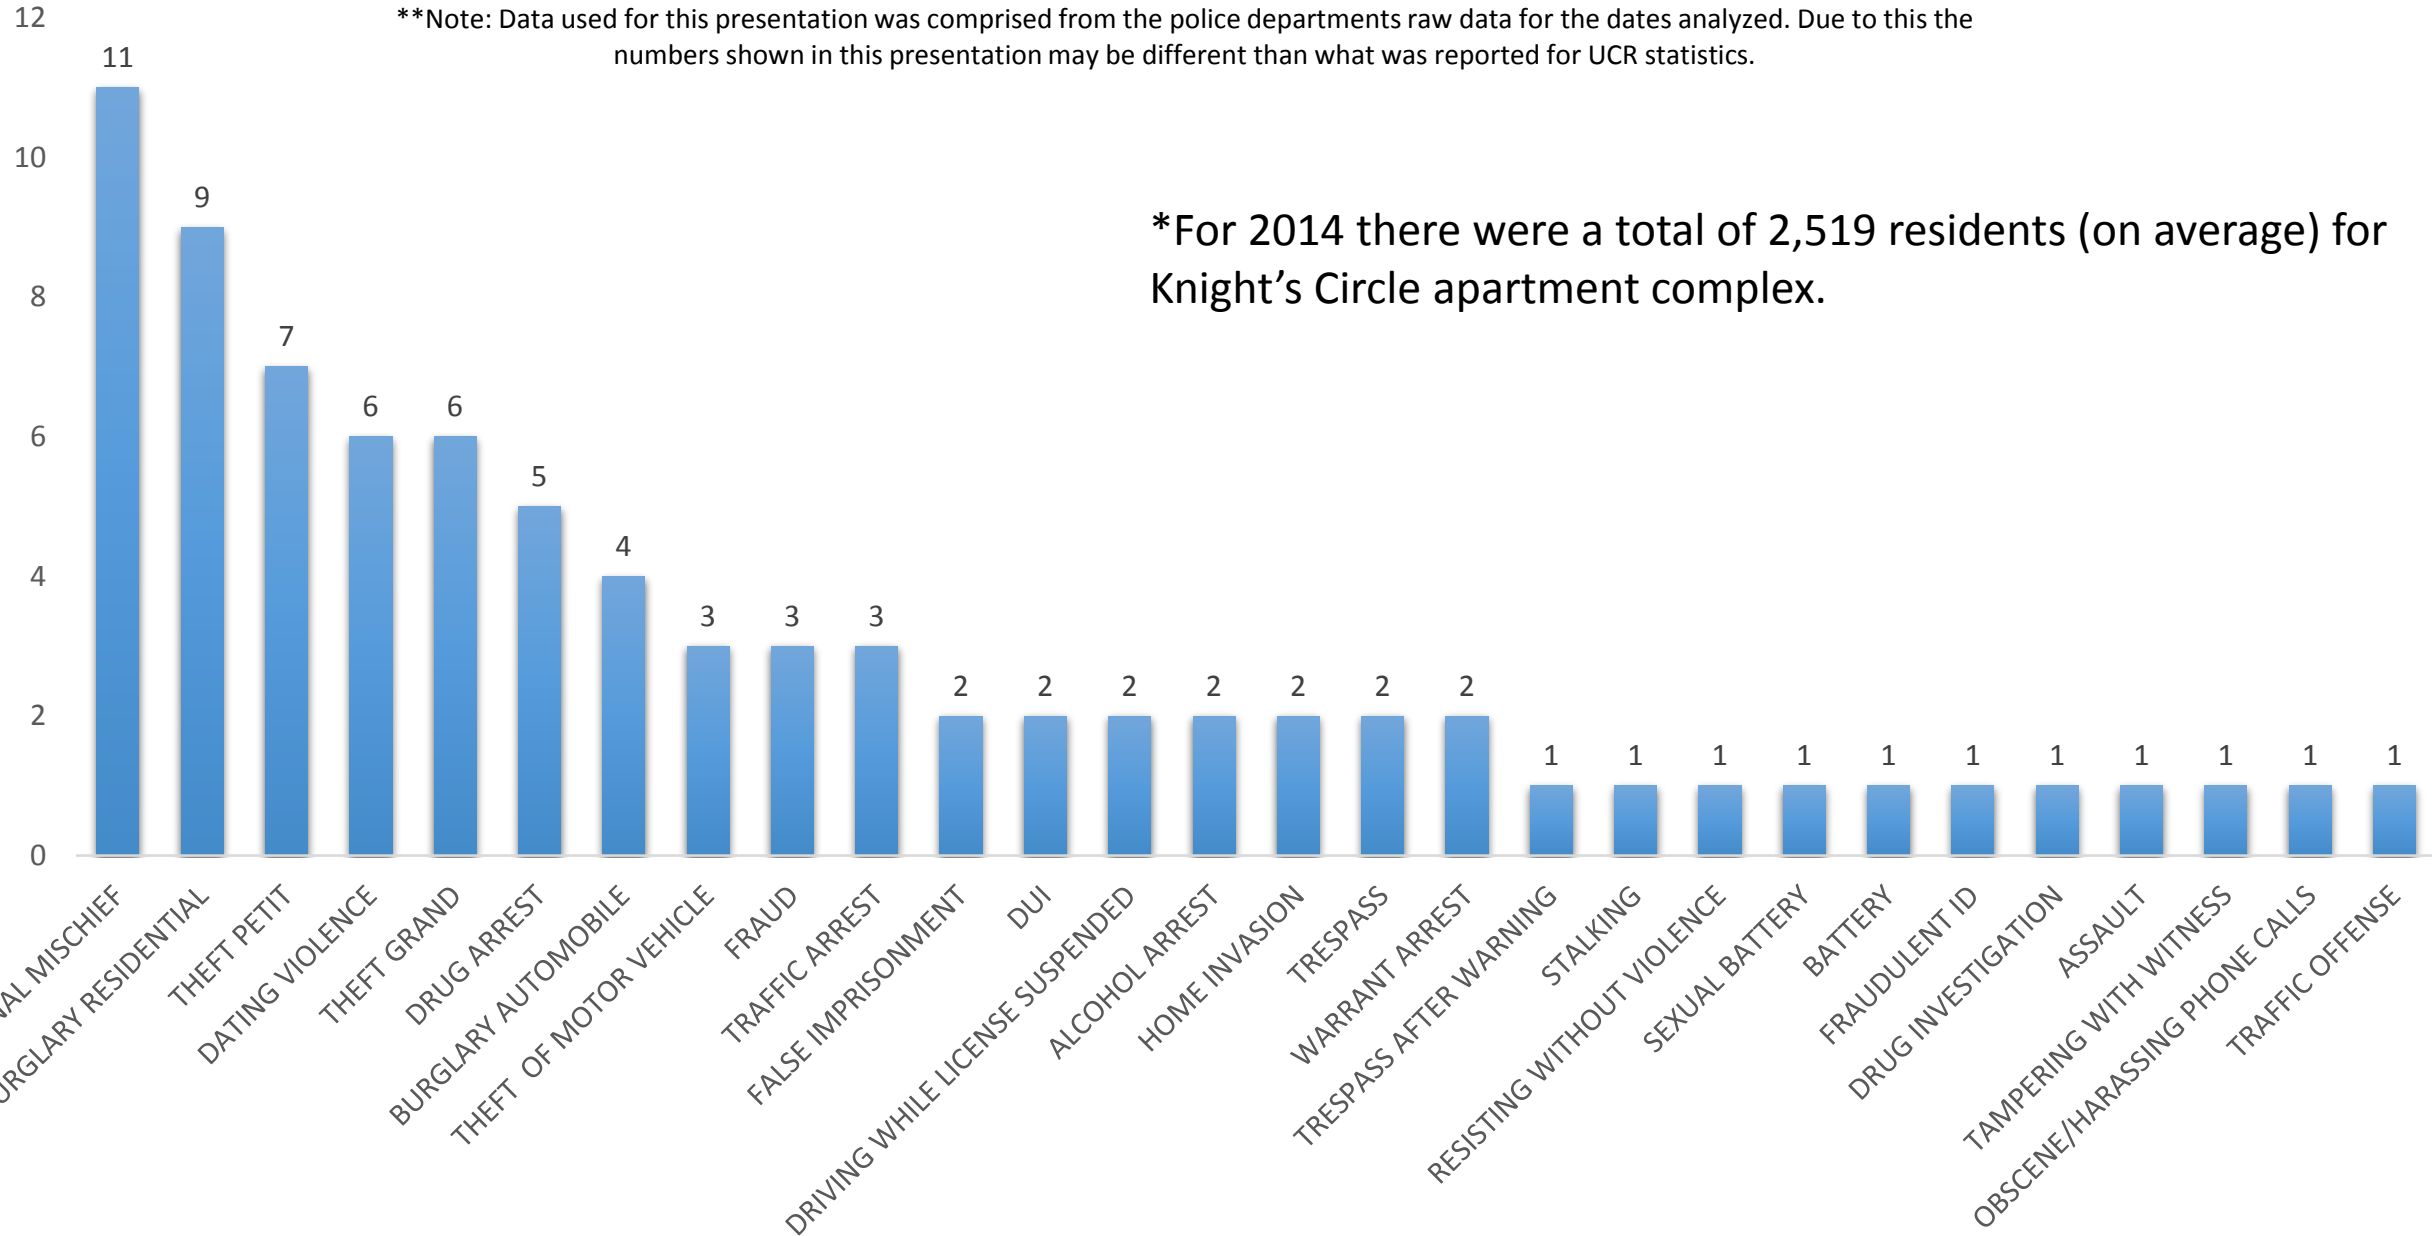

Knight's Circle: Incident Report Types 2014

*Based on incident reports in Records Management System as of 06/11/2015

**Note: Data used for this presentation was comprised from the police departments raw data for the dates analyzed. Due to this the numbers shown in this presentation may be different than what was reported for UCR statistics.

*For 2014 there were a total of 2,519 residents (on average) for Knight's Circle apartment complex.

Pointe At Central: Incident Report Types 2014

*Based on incident reports in Records Management System as of 06/11/2015