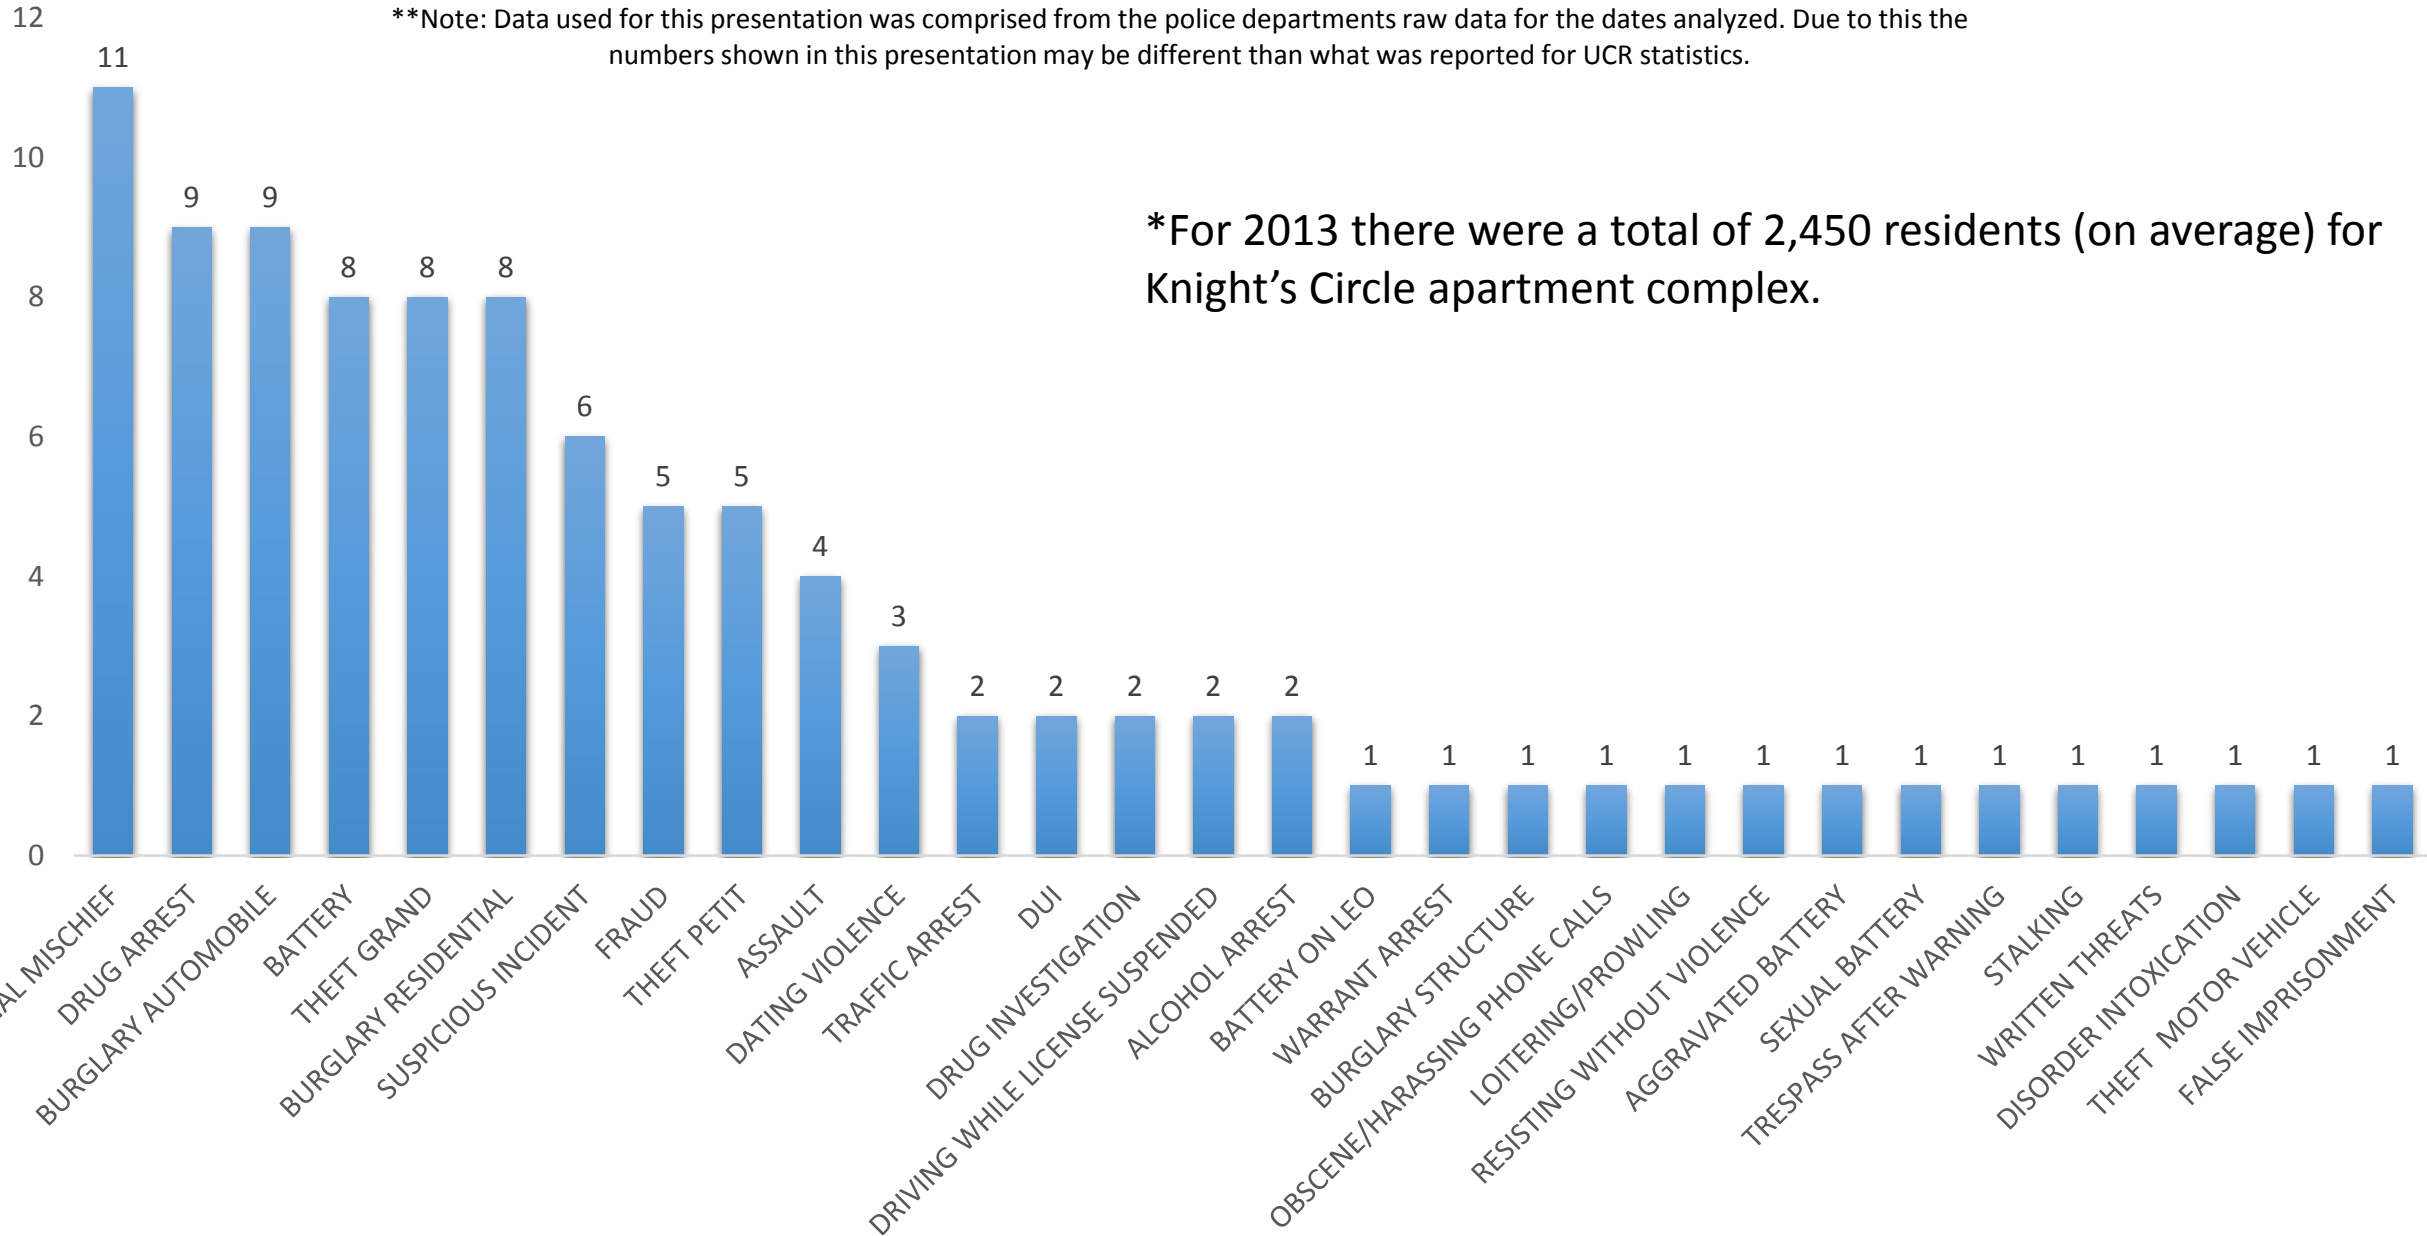

Knight's Circle: Incident Report Types 2013

*Based on incident reports in Records Management System as of 06/11/2015

**Note: Data used for this presentation was comprised from the police departments raw data for the dates analyzed. Due to this the numbers shown in this presentation may be different than what was reported for UCR statistics.

*For 2013 there were a total of 2,450 residents (on average) for Knight's Circle apartment complex.

Pointe At Central: Incident Report Types 2013

*Based on incident reports in Records Management System as of 06/11/2015