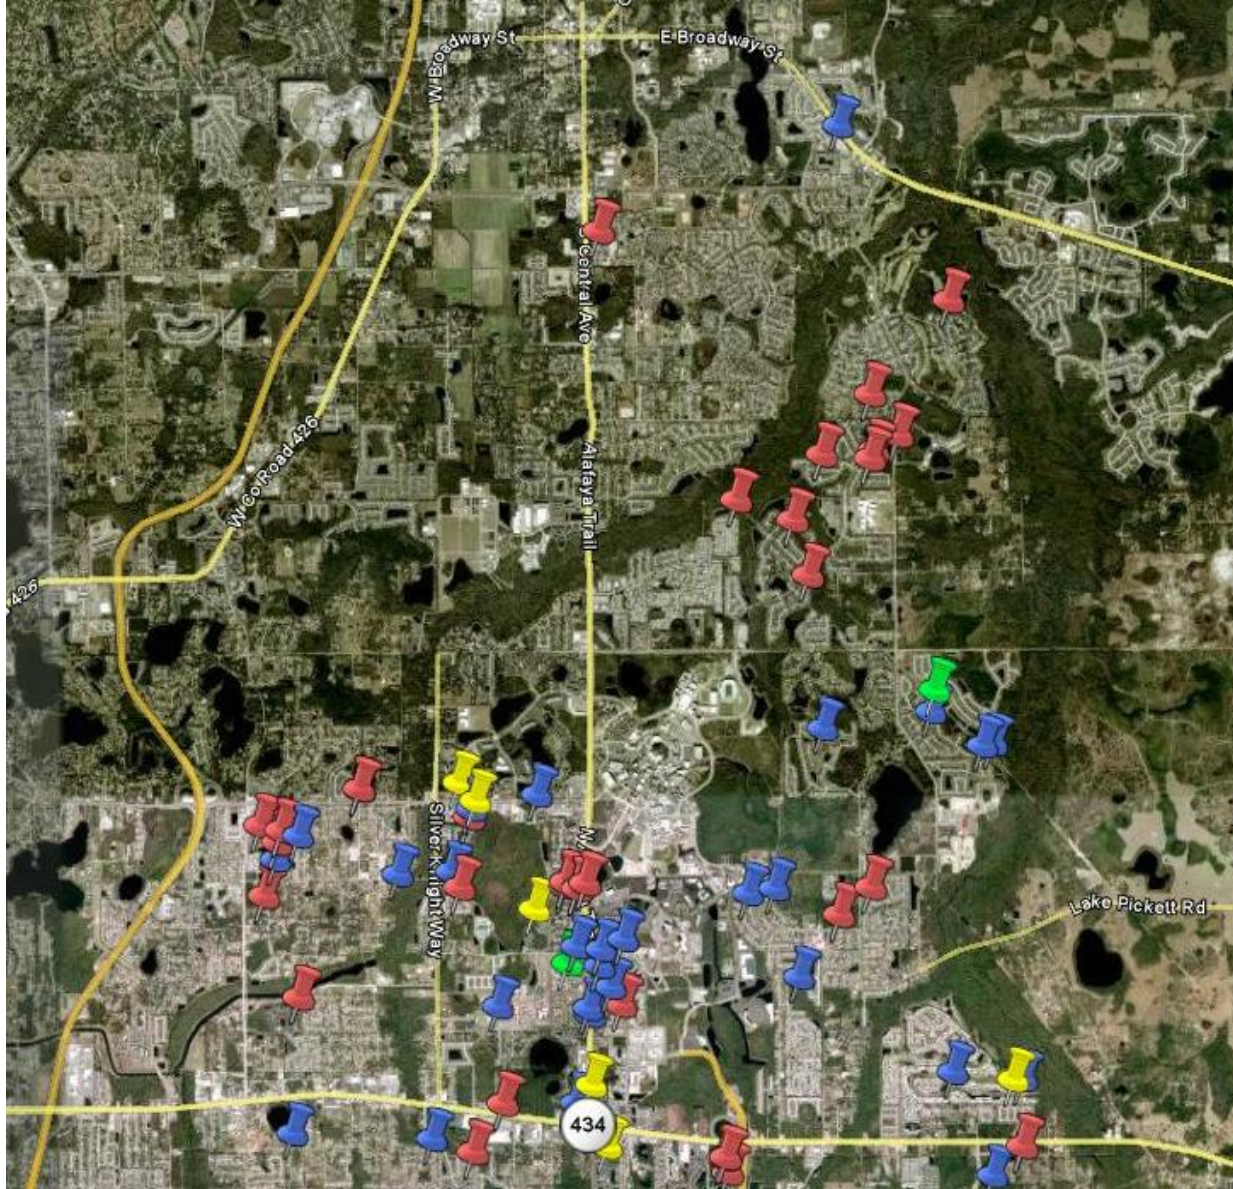

# PROXIMITY PROPERTY CRIMES

Property Crimes reported between 10/18/09 @ 0000 hours and 10/31/09 @ 2359 hours

-  - Robbery
-  - Structural (Non-Vehicle) Burglary

-  - Motor Vehicle Burglary
-  - Motor Vehicle Theft

### Criminal Homicide

### Forcible Rape