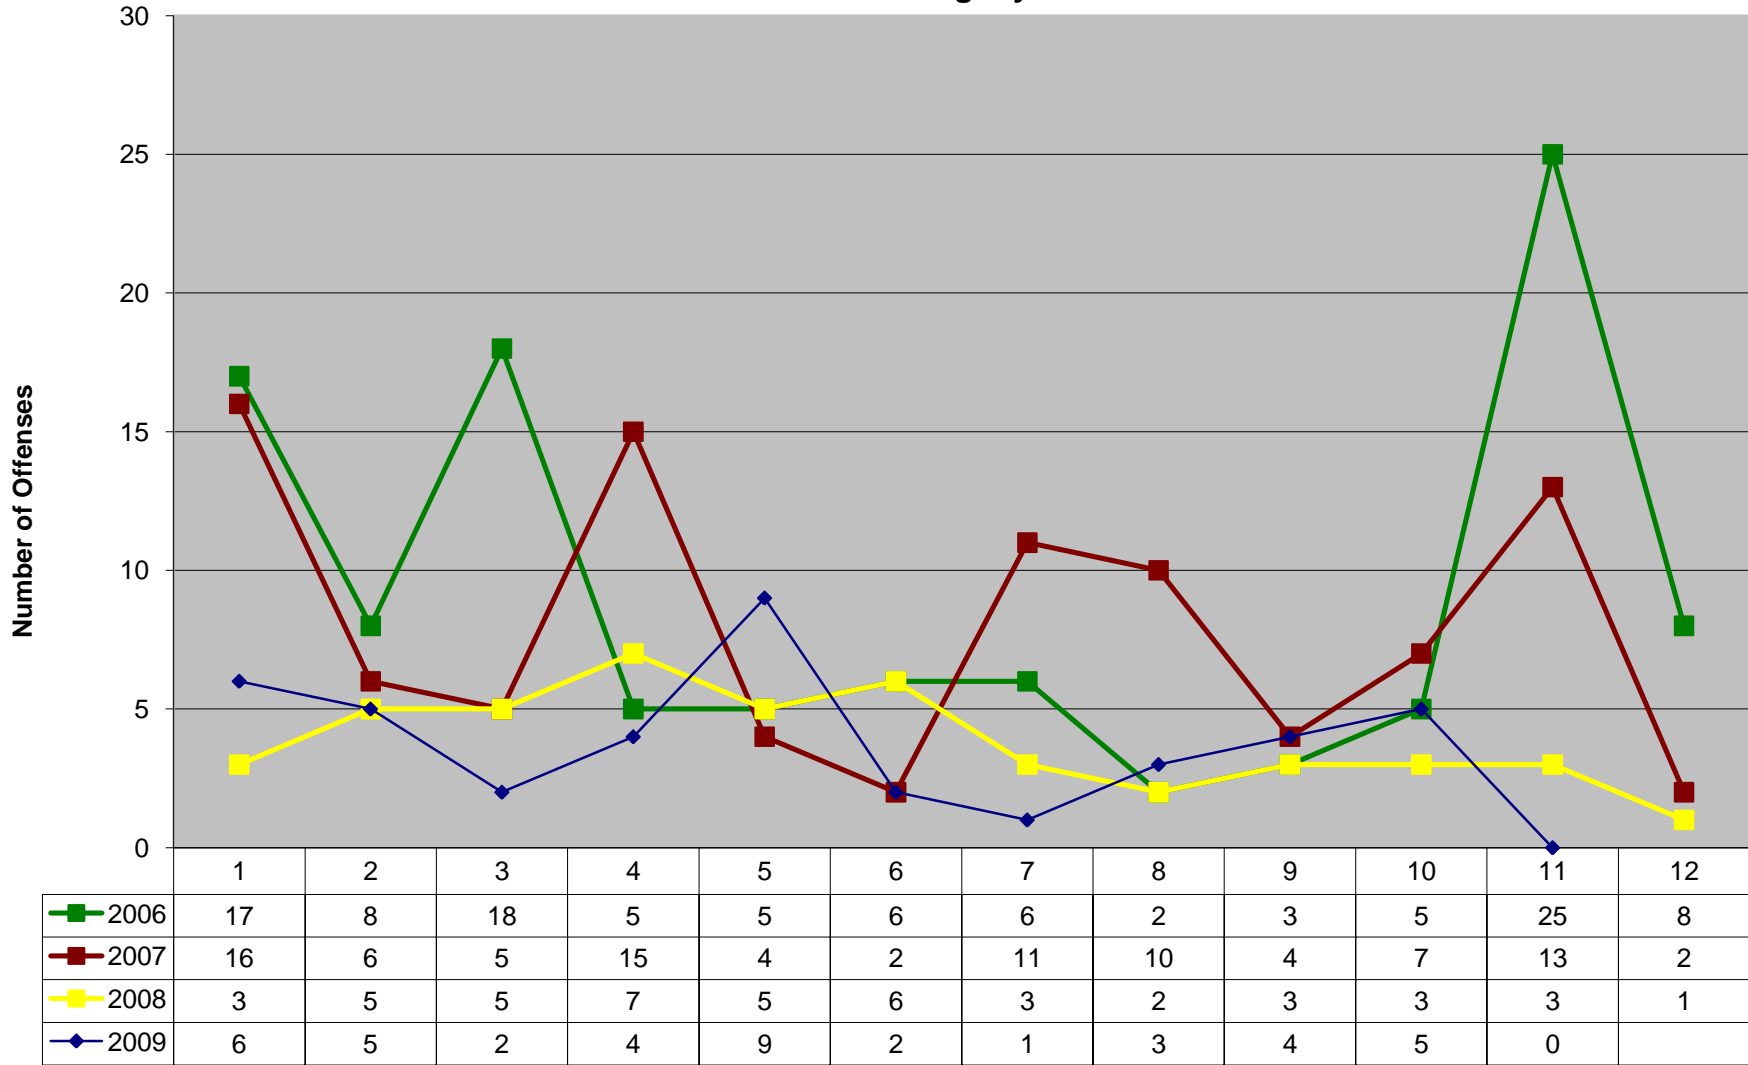

Structural Burglary