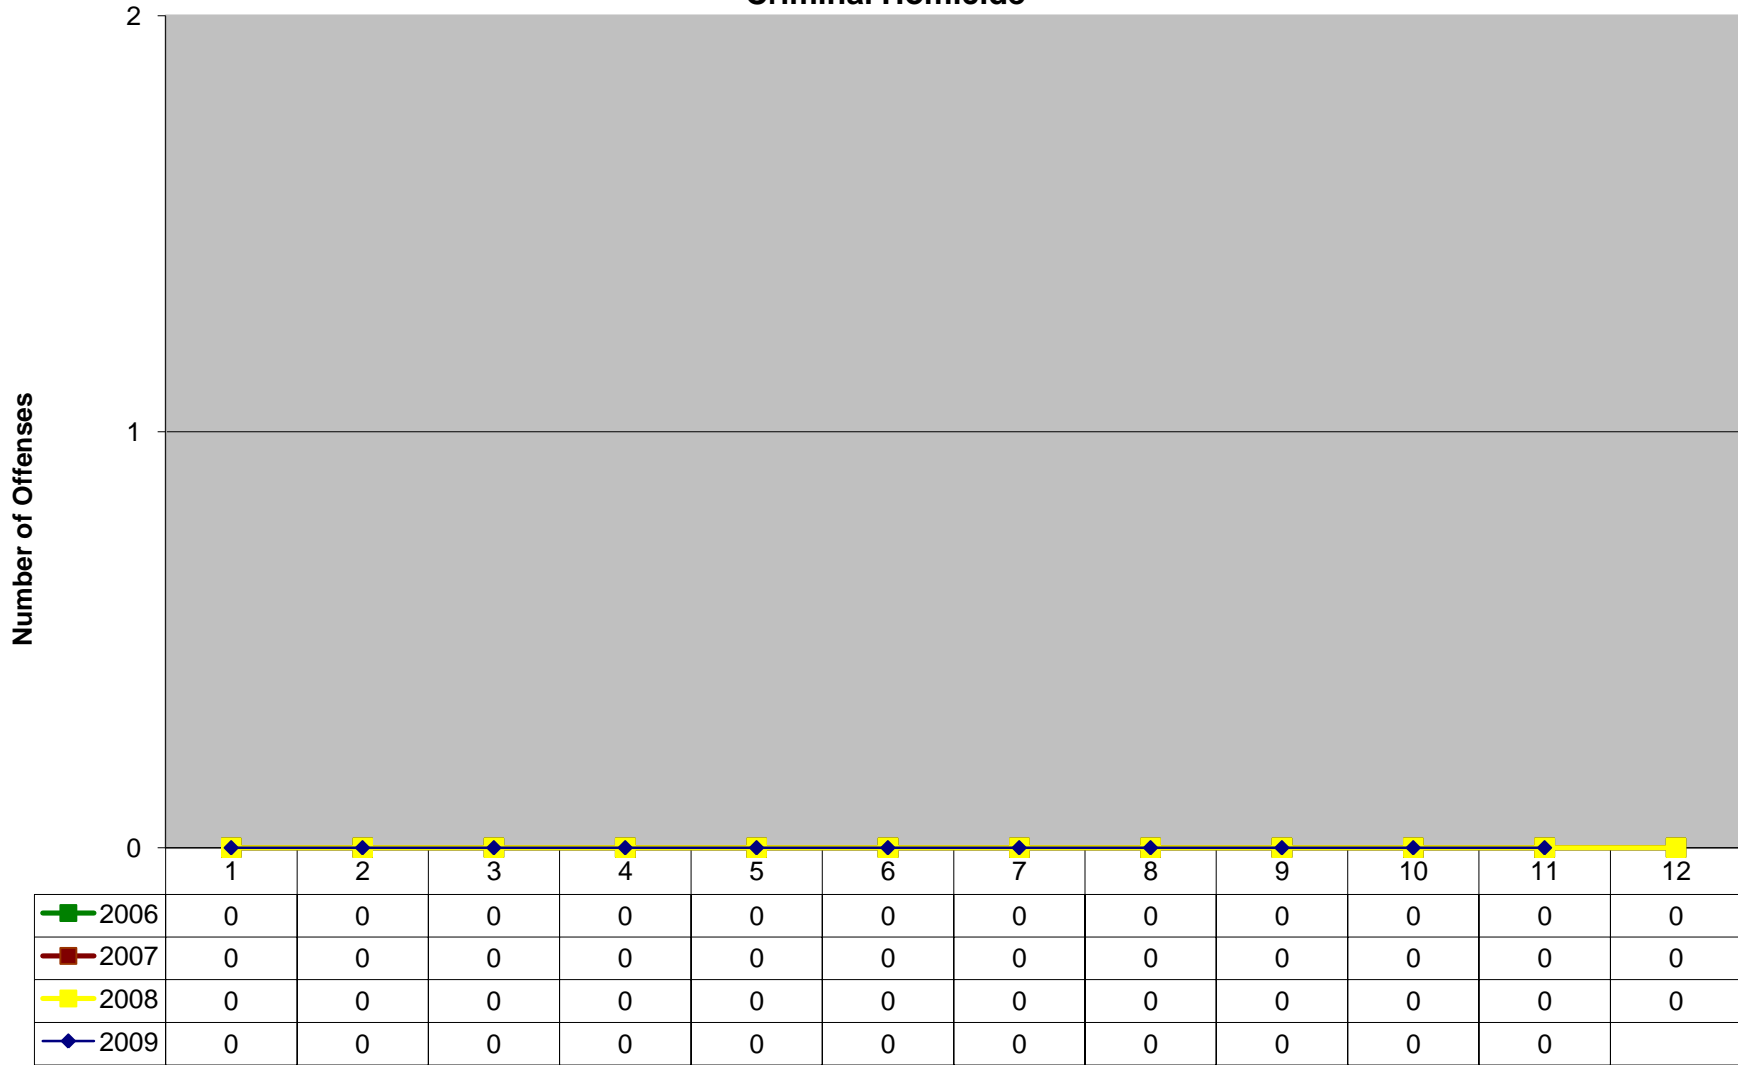

# PROXIMITY PROPERTY CRIMES

Property Crimes reported between 10/18/09 @ 0000 hours and 10/31/09 @ 2359 hours

-  - Robbery
-  - Structural (Non-Vehicle) Burglary

-  - Motor Vehicle Burglary
-  - Motor Vehicle Theft

### Criminal Homicide

### Forcible Rape