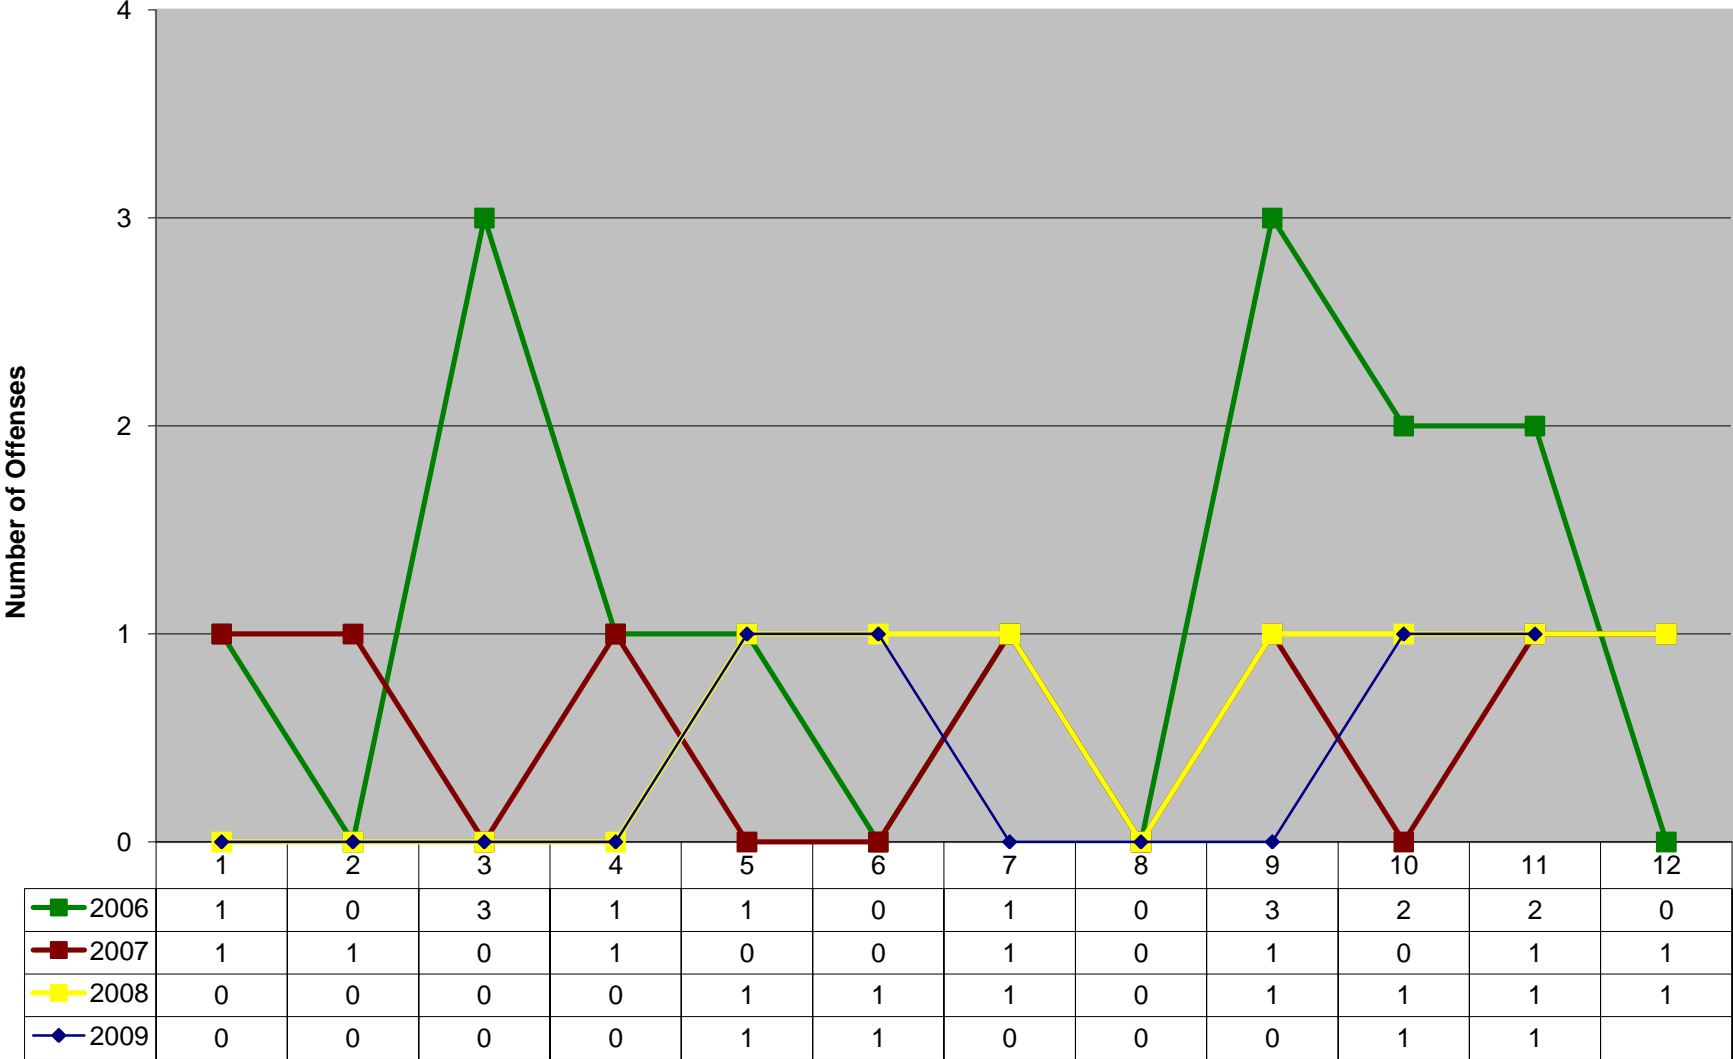

Aggravated Assault