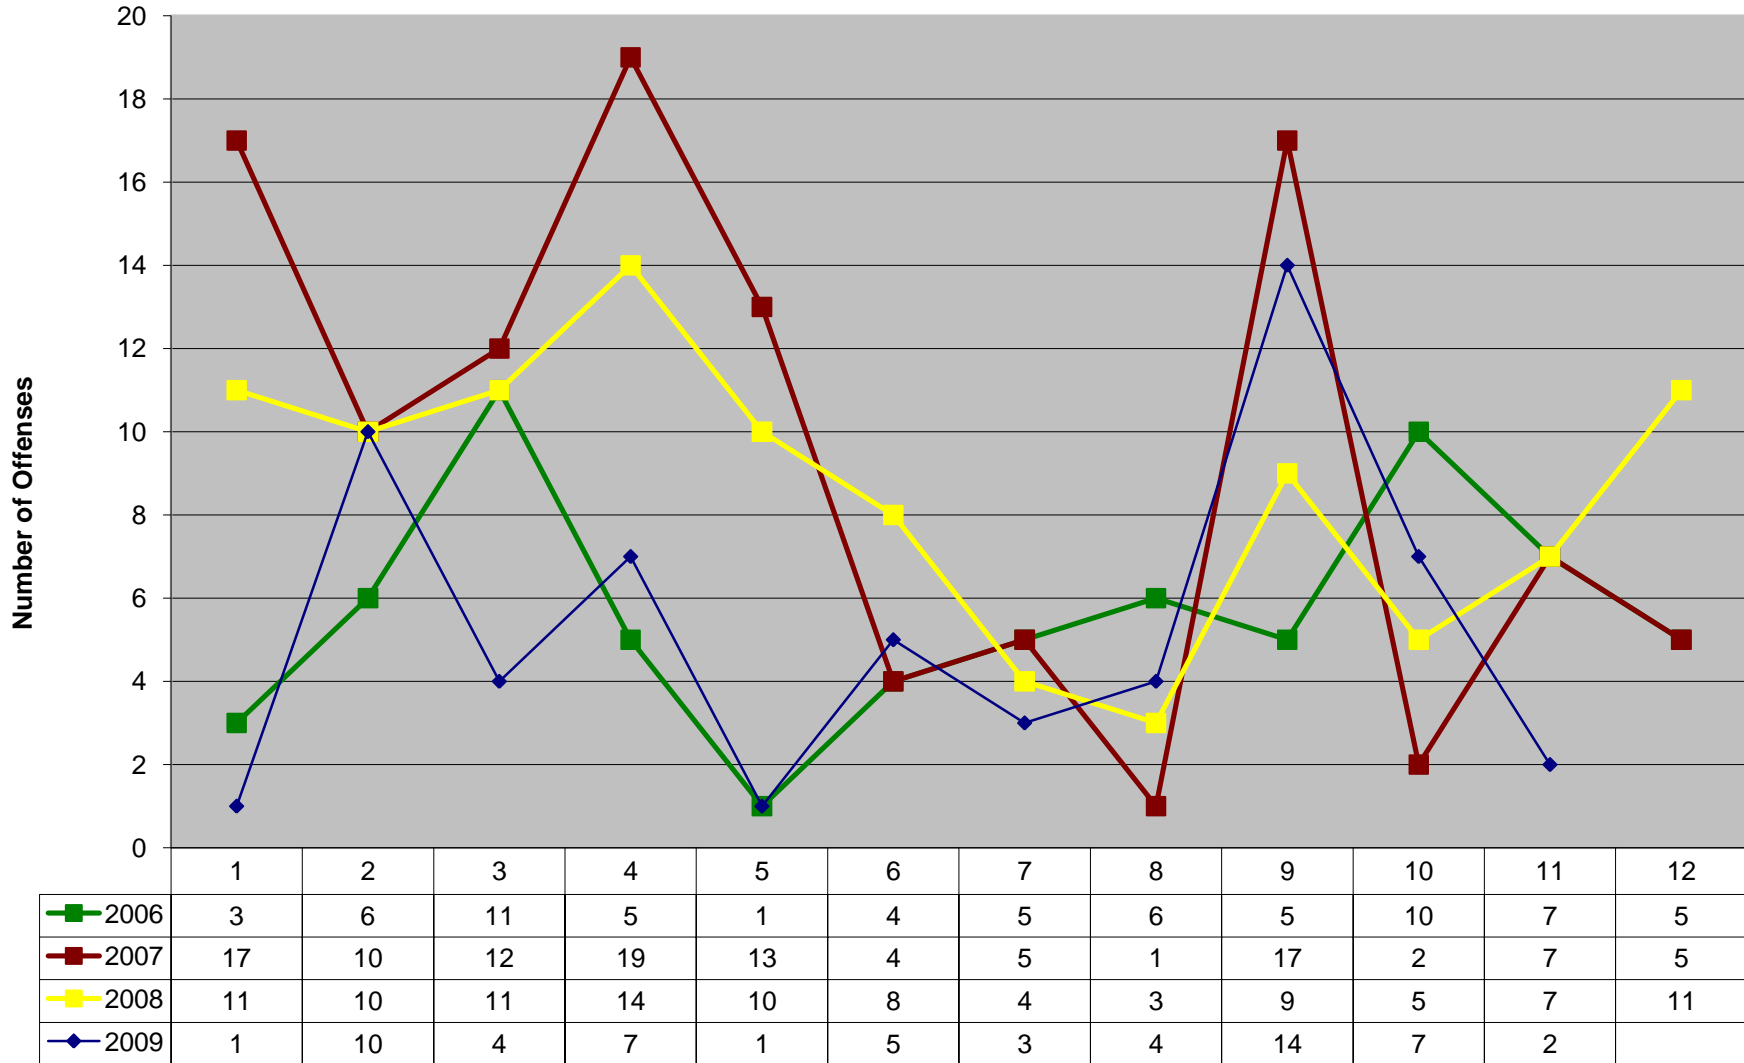

Vehicle Burglary