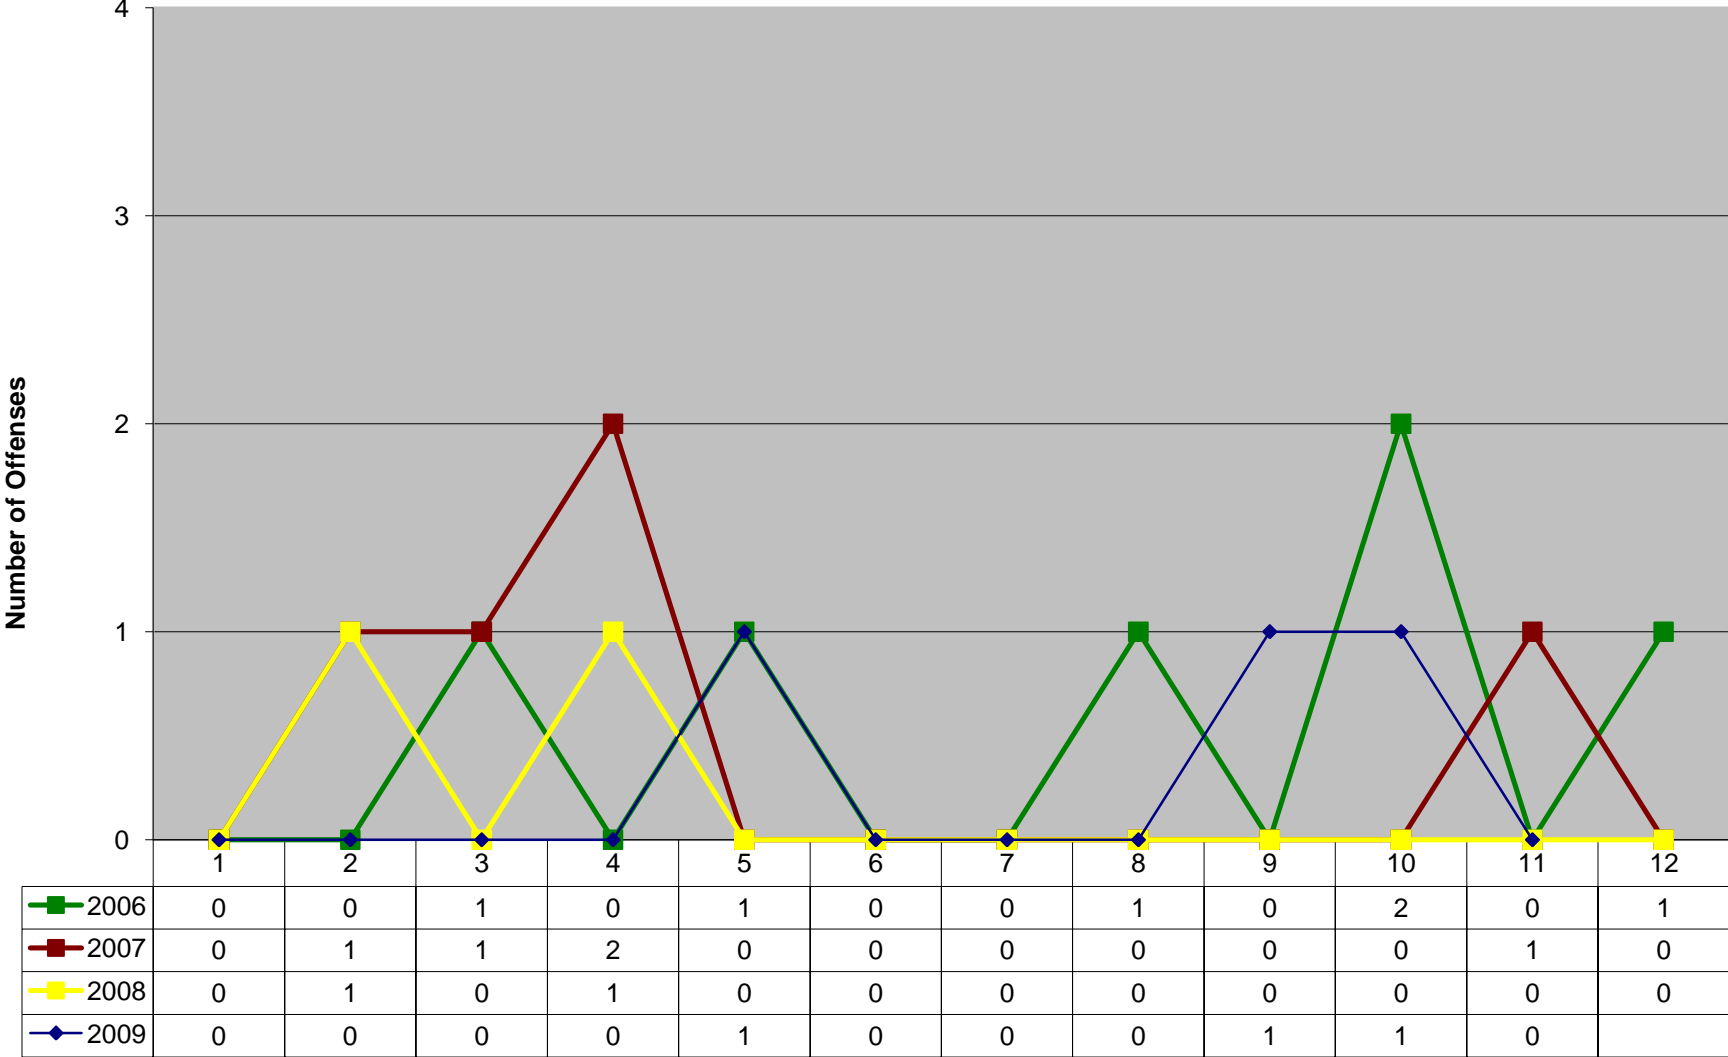

# PROXIMITY PROPERTY CRIMES

Property Crimes reported between 10/18/09 @ 0000 hours and 10/31/09 @ 2359 hours

-  - Robbery
-  - Structural (Non-Vehicle) Burglary

-  - Motor Vehicle Burglary
-  - Motor Vehicle Theft

### Criminal Homicide

### Forcible Rape